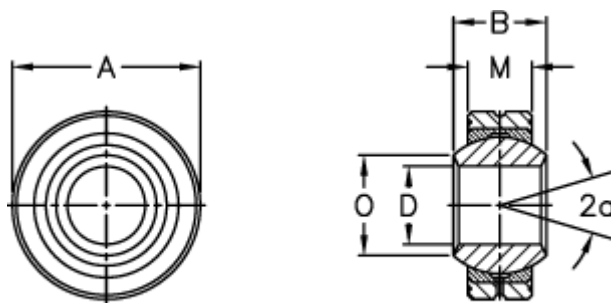

Article number: 03401025

Description: Fluro Rod end GLXS 25

Measures

Str. 3-4 uden smørerille

A	= 56	Static load C0 (kN) = 293
a (degrees)	= 15	Weight = 375
B	= 31	
D	= 25	
Dynamic load C (kN)	= 47	
M	= 22	
O	= 29.6	
Permissible rpm	= 440	